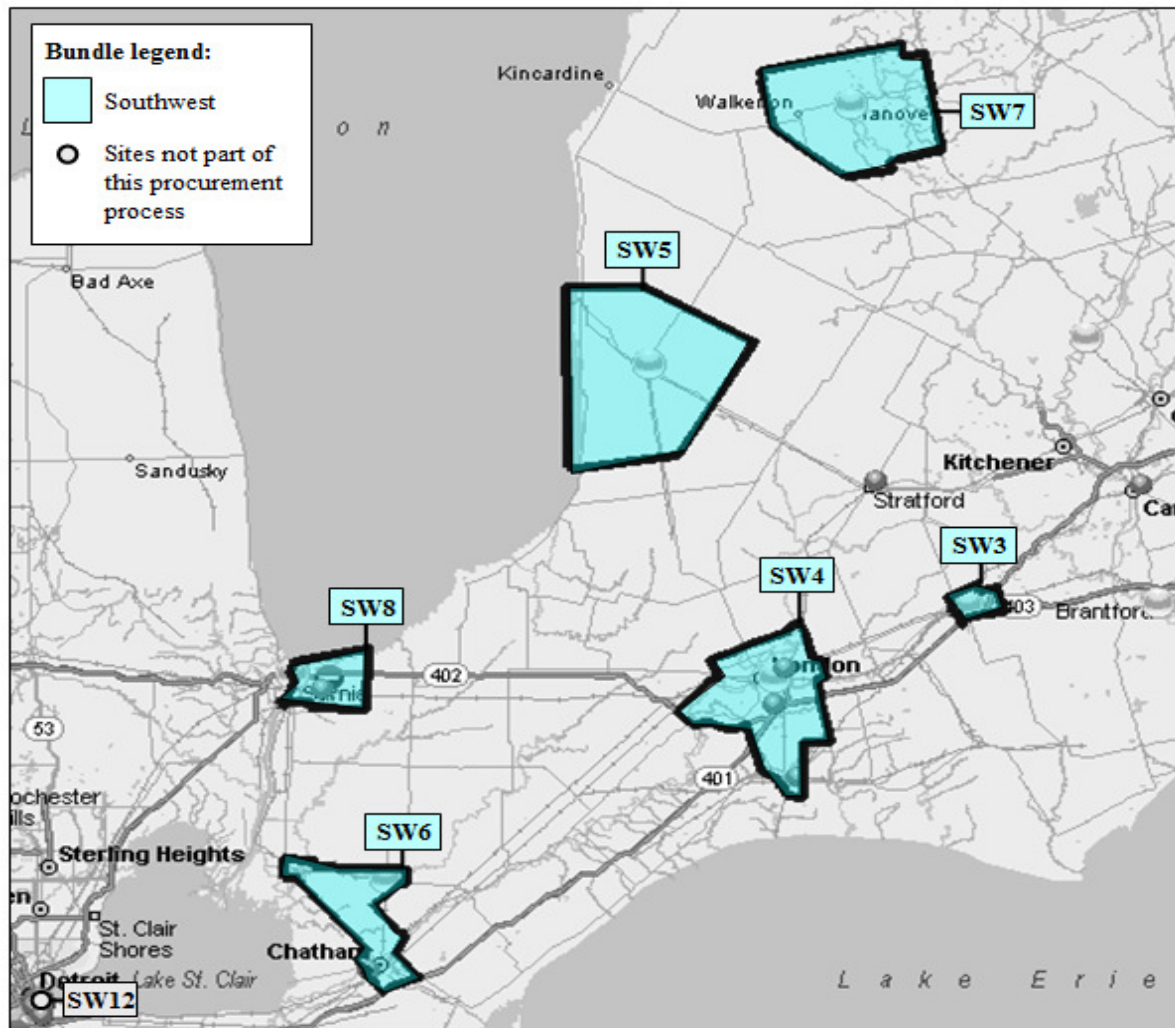

Map of Gaming Bundle 4 (Southwest)

Gaming Bundle	Number of Gaming Zones included	Gaming Zones included in Gaming Bundle	Maximum Number of Electronic Gaming Positions	Maximum Number of Live Table Gaming Positions
Southwest	6	SW3: Includes the Woodstock site	300	120
		SW4: Includes the Western Fair site	1,200	300
		SW5: Includes the Clinton site	300	120
		SW6: Includes the Dresden site	300	120
		SW7: Includes the Hanover Raceway site	300	120
		SW8: Includes the OLG Casino Point Edward	600	240

Gaming Zone SW12 is not included in Gaming Bundle 4 (Southwest).