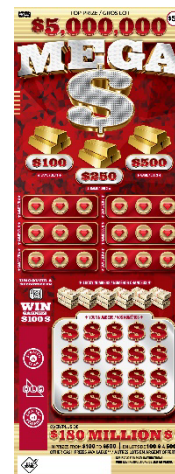

PLAYER'S GUIDE FACT SHEET

MEGA INSTANT Lottery Game No. 2059

- \$50 INSTANT.
- Seven \$5,000,000 top prizes.
- **GAME 1:** Scratch GAME 1 completely. Uncover three (3) identical symbols in GAME 1, win \$100.
- **GAME 2:** Scratch GAME 2 completely. Uncover three (3) identical symbols in GAME 2, win \$250.
- **GAME 3:** Scratch GAME 3 completely. Uncover three (3) identical symbols in GAME 3, win \$500.
- **GAMES 4 to 9:** Scratch GAMES 4 to 9 completely. Uncover three (3) identical prize amounts in the same GAME, win that prize. **GAME 10:** Scratch the six (6) LUCKY NUMBERS and twenty (20) YOUR NUMBERS completely. If one or more of the LUCKY NUMBERS matches one or more of YOUR NUMBERS, win the corresponding prize. Uncover a "Safe" symbol, win \$100.
- Overall odds of winning: 1 in 3.15.
- Total number of prizes available: 2,287,852.
- Tickets received: 7,210,000. Tickets to be distributed nationally as follows: OLG 3,399,000; WCLC 1,030,000; BCLC 1,030,000; ALC 618,000; LQ 1,133,000.
- Prize payout[†]: 74.77 per cent.
- Prizes must be claimed by June 26, 2026.

Prizes		Number of Winners	Odds of Winning: 1 in
GAME 1	\$100	113,346	63.61
GAME 2	\$250	79,665	90.50
GAME 3	\$500	26,317	273.97
GAMES 4 to 9	\$5,000,000	3	2,403,333.33
	\$100,000	2	3,605,000.00
	\$50,000	1	7,210,000.00
	\$5,000	4	1,802,500.00
	\$1,000	41	175,853.66
	\$500	9,373	769.23
	\$100	288,645	24.98
GAME 10	\$5,000,000	4	1,802,500.00
	\$100,000	2	3,605,000.00
	\$50,000	2	3,605,000.00
	\$5,000	4	1,802,500.00
	\$1,000	56	128,750.00
Safe Symbol	\$500	9,373	769.23
	\$100	360,871	19.98
	\$100	285,564	25.25
Win 2 Times	\$50	360,226	20.02
	\$500 + \$50	72	100,138.89
	\$250 + \$50	5,047	1,428.57
	\$100 + \$50	49,919	144.43
Win 3 Times	\$50 + \$50	295,927	24.36
	\$250 + \$50 + \$50	21,630	333.33
	\$100 (Safe Symbol) + \$50 + \$50	21,722	331.92