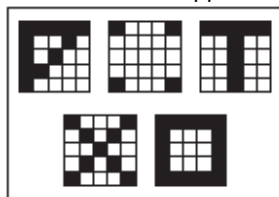

GIFT PACK BINGO DOUBLER

- Two \$100,000 top prizes.
 - Scratch the twenty-five (25) CALLER'S CARD numbers completely. Scratch the numbers on BINGO CARD 1 to BINGO CARD 6 that match the numbers revealed on the CALLER'S CARD. Scratch the DBL and FREE spaces on each BINGO CARD. Using the numbers you matched and the DBL and FREE spaces, if you uncover one of the following **patterns** on one or more of the BINGO CARDS, you win the prize for that **pattern** as per the corresponding prize legend on the front of the ticket. **Line:** Any complete horizontal, vertical or diagonal line (5 squares); **4 Corners:** All 4 corners (4 squares); **T:** Consisting of 9 squares forming a complete upright T; **X:** Consisting of 9 squares forming a complete X; **Box:** The outside square (16 squares). If a winning **pattern** contains a DBL space, win **double** the corresponding prize for that **pattern**. You can win only one (1) prize per BINGO CARD.
- Double wins are applicable to the \$50, \$5,000 and \$50,000 prize categories only.