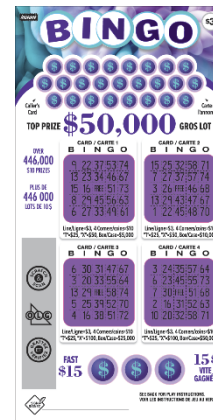

## BINGO

### INSTANT Lottery Game No. 3038

- \$3 INSTANT.
- Six \$50,000 top prizes.
- Scratch the twenty-five (25) CALLER'S CARD numbers completely. Scratch the numbers on BINGO CARD 1 to BINGO CARD 4 that match the numbers revealed on the CALLER'S CARD. Using the numbers you matched and the FREE space on the BINGO CARDS, you win if you uncover one of the following patterns on one or more of the BINGO CARDS:
  - **Line:** Any complete horizontal, vertical or diagonal line (5 numbers or 4 numbers and FREE);
  - **4 Corners:** All 4 corners (4 numbers);
  - **T:** Consisting of 8 numbers plus FREE forming a complete upright T;
  - **X:** Consisting of 8 numbers plus FREE forming a complete X;
  - **Box:** The outside square (16 numbers).
- Check the winning BINGO CARD(S) prize legend for the corresponding prize(s). You can win only one (1) prize per BINGO CARD.
- **FAST \$15:** Scratch the FAST \$15 area completely. Uncover three (3) identical symbols, win \$15.
- Overall odds of winning: 1 in 3.68.
- Total number of prizes available: 1,940,565.
- Tickets received: 7,140,000.
- Prize payout†: 64.96 per cent.
- Prizes must be claimed by October 31, 2025.

Prizes	Odds of Winning: 1 in	Number of Winners
<b>SINGLE WINS</b>		
<b>BINGO CARDS</b>		
\$50,000 Box	1,190,000.00	6
\$25,000 Box	2,380,000.00	3
\$10,000 Box	2,380,000.00	3
\$5,000 Box	2,380,000.00	3
\$100 X	7,000.00	1,020
\$50 X	3,500.00	2,040
\$25 T	538.46	13,260
\$10 4 Corners	14.58	489,600
\$3 Line	8.24	867,000
<b>FAST \$15</b>		
\$15	186.67	38,250
<b>WIN 2 TIMES</b>		
\$20 (\$10 + \$10)	4,666.67	1,530
<b>WIN 3 TIMES</b>		
\$9 (\$3 + \$3 + \$3)	14.51	492,150
<b>WIN 4 TIMES</b>		
\$12 (\$3 + \$3 + \$3 + \$3)	200.00	35,700