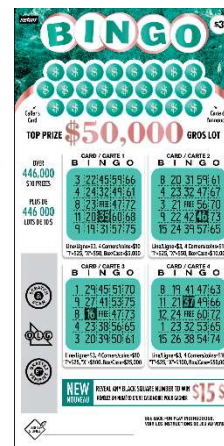

## BINGO

### INSTANT Lottery Game No. 3039

- \$3 INSTANT.
- Six \$50,000 top prizes.
- Scratch the twenty-five (25) CALLER'S CARD numbers completely. Scratch the numbers on BINGO CARD 1 to BINGO CARD 4 that match the numbers revealed on the CALLER'S CARD. Using the numbers you matched and the FREE space on the BINGO CARDS, you win if you uncover one of the following patterns on one or more of the BINGO CARDS:
  - **Line:** Any complete horizontal, vertical or diagonal line (5 numbers or 4 numbers and FREE);
  - **4 Corners:** All 4 corners (4 numbers);
  - **T:** Consisting of 8 numbers plus FREE forming a complete upright T;
  - **X:** Consisting of 8 numbers plus FREE forming a complete X;
  - **Box:** The outside square (16 numbers).
- Check the winning BINGO CARD(S) prize legend for the corresponding prize(s). Reveal a CALLER'S CARD number that matches one of the black square numbers in BINGO CARD 1 to BINGO CARD 4, win \$15. You can win only one (1) prize per BINGO CARD.
- Overall odds of winning: 1 in 3.68.
- Total number of prizes available: 1,940,565.
- Tickets received: 7,140,000.
- Prize payout†: 65.00 per cent.
- Prizes must be claimed by May 31, 2026.