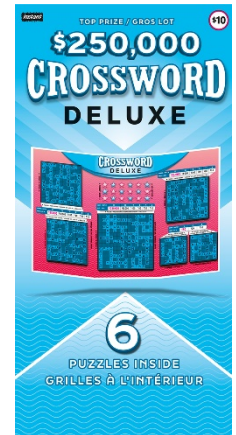

PLAYER'S GUIDE FACT SHEET

CROSSWORD DELUXE INSTANT Lottery Game No. 3355

- \$10 INSTANT.
- Ten \$250,000 top prizes.
- Scratch the eighteen (18) YOUR LETTERS one at a time. For each of YOUR LETTERS revealed, scratch only that same letter each time it is found in PUZZLE 1 to PUZZLE 6. Continue until all YOUR LETTERS and corresponding letters in the Crossword PUZZLES are revealed. Reveal at least six (6) complete words in **one (1)** of PUZZLE 1, PUZZLE 2, PUZZLE 3 or PUZZLE 4, win the corresponding prize as per the corresponding PRIZE LEGEND. Reveal at least three (3) complete words in **one (1)** of PUZZLE 5 or PUZZLE 6, win the corresponding prize as per the corresponding PRIZE LEGEND.
- You can win up to four (4) times on this ticket, but only one (1) prize per PUZZLE.
- Overall odds of winning: 1 in 3.46.
- Total number of prizes available: 1,916,408.
- Tickets received: 6,629,840.
- Prize payout†: 69.92 per cent.
- Prizes must be claimed by April 30, 2027.

PUZZLE 1 & 2 PRIZE LEGEND					
UNCOVER	WIN	UNCOVER	WIN	UNCOVER	WIN
6 words	\$10	8 words	\$50	10 words	\$10,000
7 words	\$20	9 words	\$100	11 words	\$25,000

PUZZLE 3 PRIZE LEGEND					
UNCOVER	WIN	UNCOVER	WIN	UNCOVER	WIN
6 words	\$10	8 words	\$50	10 words	\$25,000
7 words	\$20	9 words	\$100	11 words	\$250,000

PUZZLE 4 PRIZE LEGEND					
UNCOVER	WIN	UNCOVER	WIN	UNCOVER	WIN
6 words	\$10	8 words	\$50	10 words	\$1,000
7 words	\$20	9 words	\$100	11 words	\$25,000

PUZZLE 5 & 6 PRIZE LEGEND					
UNCOVER	WIN	UNCOVER	WIN	UNCOVER	WIN
3 words	\$10	4 words	\$20	5 words	\$50