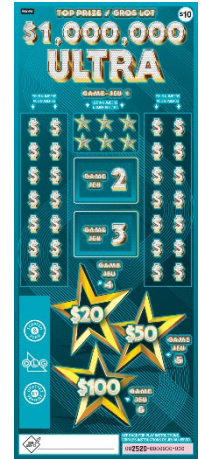

PLAYER'S GUIDE FACT SHEET

\$1,000,000 ULTRA INSTANT Lottery Game No. 2520

- \$10 INSTANT.
- Eight \$1,000,000 top prizes.
- **GAME 1:** Scratch the six (6) ULTRA NUMBERS and the twenty-eight (28) YOUR NUMBERS completely. Match one or more of the six (6) ULTRA NUMBERS to one or more of the twenty-eight (28) YOUR NUMBERS, win the corresponding prize(s). **GAMES 2 and 3:** Scratch GAMES 2 and 3 completely. Uncover three (3) identical prize amounts in the **same** GAME, win **that** prize. **GAME 4:** Scratch GAME 4 completely. Uncover three (3) identical symbols, win \$20. **GAME 5:** Scratch GAME 5 completely. Uncover three (3) identical symbols, win \$50. **GAME 6:** Scratch GAME 6 completely. Uncover three (3) identical symbols, win \$100.
- Overall odds of winning: 1 in 3.70.
- Total number of prizes available: 2,953,940.
- Tickets received: 10,916,000. Tickets to be distributed nationally as follows: OLG 3,976,000; WCLC 1,751,000; BCLC 1,647,000; ALC 1,000,000; LQ 2,542,000.
- Prize payout†: 69.93 per cent.
- Prizes must be claimed by January 28, 2028.

Prizes	Number of Winners	Odds of Winning: 1 in
GAME 1		
\$1,000,000	8	1,364,500.00
\$100,000	1	10,916,000.00
\$5,000	3	3,638,666.67
\$1,000	25	436,640.00
\$500	303	36,026.40
\$100	32,202	338.99
\$50	101,667	107.37
\$20	256,538	42.55
\$15	76,791	142.15
\$10	672,435	16.23
GAMES 2 and 3		
\$500	101	108,079.21
\$100	32,202	338.99
\$50	101,641	107.40
\$20	256,908	42.49
\$15	78,338	139.34
\$10	465,879	23.43
GAME 4		
\$20	256,507	42.56
GAME 5		
\$50	82,483	132.34
GAME 6		
\$100	32,202	338.99
WIN 2 TIMES		
\$40 (\$20 + \$20)	154,632	70.59
\$30 (\$20 + \$10)	116,399	93.78
\$20 (\$10 + \$10)	233,076	46.83
WIN 3 TIMES		
\$200 (\$100 + \$50 + \$50)	1,216	8,976.97
\$150 (\$50 + \$50 + \$50)	2,383	4,580.78