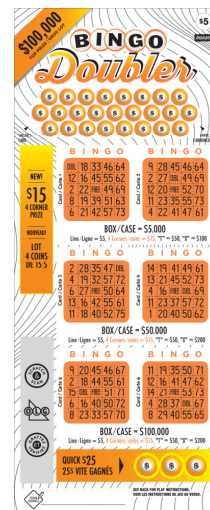

PLAYER'S GUIDE FACT SHEET

BINGO DOUBLER

INSTANT Lottery Game No. 2180

- \$5 INSTANT.
 - Eight \$100,000 top prizes.
 - Scratch the CALLER'S CARD completely. Scratch the numbers on BINGO CARD 1 to BINGO CARD 6 that match the numbers revealed on the CALLER'S CARD. Scratch the DBL and FREE spaces on each BINGO CARD. Using the numbers you matched and the DBL and FREE spaces, if you uncover one of the following **patterns** on one or more of the BINGO CARDS, you win the prize for that **pattern** as per the corresponding prize legend on the front of the ticket.
 - **Line:** Any complete horizontal, vertical or diagonal line (5 squares);
 - **4 Corners:** All 4 corners (4 squares);
 - **T:** Consisting of 9 squares forming a complete upright T;
 - **X:** Consisting of 9 squares forming a complete X;
 - **Box:** The outside square (16 squares).
- If a winning **pattern** contains a DBL space, win **double** the corresponding prize for that **pattern**. You can win only one (1) prize per BINGO CARD.
- QUICK \$25:** Scratch the QUICK \$25 area completely. Uncover three (3) "DIAMOND" symbols, win \$25.
- Overall odds of winning: 1 in 3.86.
 - Total number of prizes available: 1,183,575.
 - Tickets received: 4,569,600.
 - Prize payout†: 66.91 per cent.
 - Prizes must be claimed by Dec. 31, 2022.