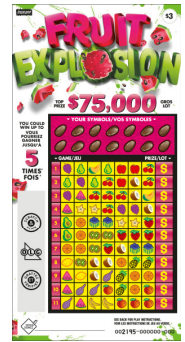

PLAYER'S GUIDE FACT SHEET

FRUIT EXPLOSION INSTANT Lottery Game No. 2195

- \$3 INSTANT.
- Three \$75,000 top prizes.
- Scratch the fourteen (14) YOUR SYMBOLS. For each YOUR SYMBOL revealed, scratch only that **same** symbol each time it appears in GAMES 1 to 11. If you reveal all of the symbols in a GAME (complete horizontal row), you win the corresponding prize for that GAME.
- Overall odds of winning: 1 in 3.63.
- Total number of prizes available: 865,906.
- Tickets received: 3,141,600.
- Prize payout†: 64.94 per cent.
- Prizes must be claimed by Sept. 30, 2022.