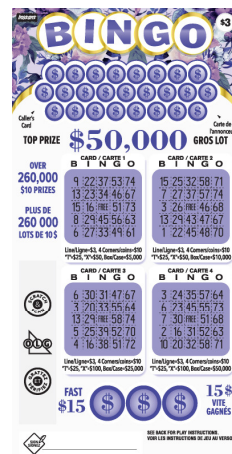

**PLAYER'S GUIDE FACT SHEET**

**INSTANT BINGO**

**INSTANT Lottery Game No. 3030**

- \$3 INSTANT.
  - Ten \$50,000 top prizes.
  - Scratch the CALLER'S CARD completely. Scratch the numbers on BINGO CARD 1 to BINGO CARD 4 that match the numbers revealed on the CALLER'S CARD. Using the numbers you matched and the FREE space on the BINGO CARDS, you win if you uncover one of the following patterns on one or more of the BINGO CARDS:
    - **Line:** Any complete horizontal, vertical or diagonal line (5 numbers or 4 numbers and FREE);
    - **4 Corners:** All 4 corners (4 numbers);
    - **T:** Consisting of 8 numbers plus FREE forming a complete upright T;
    - **X:** Consisting of 8 numbers plus FREE forming a complete X;
    - **Box:** The outside square (16 numbers).
- Check the winning BINGO CARD(S) prize legend for the corresponding prize(s). You can win only one prize per BINGO CARD.
- FAST \$15:** Scratch the FAST \$15 area completely. Uncover three (3) identical symbols, win \$15.
- Overall odds of winning: 1 in 3.79.
  - Total number of prizes available: 2,580,659.
  - Tickets received: 9,780,400.
  - Prize payout†: 64.97 per cent.
  - Prizes must be claimed by Nov. 30, 2022.