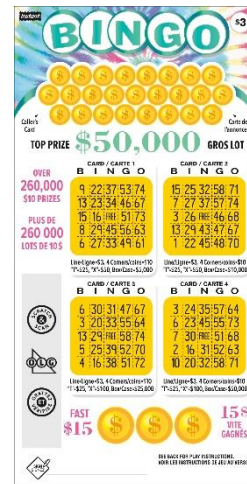

PLAYER'S GUIDE FACT SHEET

**BINGO**  
**INSTANT Lottery Game No. 3034**

- \$3 INSTANT.
- Ten \$50,000 top prizes.
- Scratch the twenty-five (25) CALLER'S CARD numbers completely. Scratch the numbers on BINGO CARD 1 to BINGO CARD 4 that match the numbers revealed on the CALLER'S CARD. Using the numbers you matched and the FREE space on the BINGO CARDS, you win if you uncover one of the following patterns on one or more of the BINGO CARDS:
  - **Line:** Any complete horizontal, vertical or diagonal line (5 numbers or 4 numbers and FREE);
  - **4 Corners:** All 4 corners (4 numbers);
  - **T:** Consisting of 8 numbers plus FREE forming a complete upright T;
  - **X:** Consisting of 8 numbers plus FREE forming a complete X;
  - **Box:** The outside square (16 numbers).
- Check the winning BINGO CARD(S) prize legend for the corresponding prize(s). You can win only one prize per BINGO CARD.
- **FAST \$15:** Scratch the FAST \$15 area completely. Uncover three (3) identical symbols, win \$15.
- Overall odds of winning: 1 in 3.79.
- Total number of prizes available: 2,666,369.
- Tickets received: 10,105,200.
- Prize payout†: 64.88 per cent.
- Prizes must be claimed by February 29, 2024.