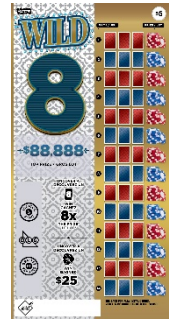

PLAYER'S GUIDE FACT SHEET

WILD 8 INSTANT Lottery Game No. 2264

- \$5 INSTANT.
- Eight \$88,888 top prizes.
- Scratch GAMES 1 to 14 completely. Uncover three (3) identical symbols in the **same** GAME, win the corresponding prize for that GAME. Uncover an "8" symbol, win **8 times** the corresponding prize for that GAME. Uncover a "DICE" symbol, win \$25.
- Overall odds of winning: 1 in 3.99.
- Total number of prizes available: 788,341.
- Tickets received: 3,141,600.
- Prize payout†: 66.90 per cent.
- Prizes must be claimed by September 30, 2023.

Prizes	Odds of Winning: 1 in	Number of Winners
\$88,888	392,700.00	8
\$28,888	1,570,800.00	2
\$8,000 (\$1,000 x 8) 8 Symbol	785,400.00	4
\$1,000	285,600.00	11
\$800 (\$100 x 8) 8 Symbol	34,906.67	90
\$200 (\$25 x 8) 8 Symbol	14,025.00	224
\$100	9,322.26	337
\$80 (\$10 x 8) 8 Symbol	1,400.00	2,244
\$40 (\$5 x 8) 8 Symbol	139.88	22,459
\$25	283.21	11,093
\$25 Dice Symbol	18.67	168,275
\$10	14.73	213,223
\$5	8.48	370,371