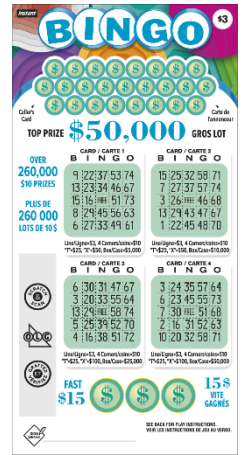

PLAYER'S GUIDE FACT SHEET

BINGO
INSTANT Lottery Game No. 3035

- \$3 INSTANT.
- Ten \$50,000 top prizes.
- Scratch the twenty-five (25) CALLER'S CARD numbers completely. Scratch the numbers on BINGO CARD 1 to BINGO CARD 4 that match the numbers revealed on the CALLER'S CARD. Using the numbers you matched and the FREE space on the BINGO CARDS, you win if you uncover one of the following patterns on one or more of the BINGO CARDS:
 - **Line:** Any complete horizontal, vertical or diagonal line (5 numbers or 4 numbers and FREE);
 - **4 Corners:** All 4 corners (4 numbers);
 - **T:** Consisting of 8 numbers plus FREE forming a complete upright T;
 - **X:** Consisting of 8 numbers plus FREE forming a complete X;
 - **Box:** The outside square (16 numbers).
- Check the winning BINGO CARD(S) prize legend for the corresponding prize(s). You can win only one (1) prize per BINGO CARD.
- **FAST \$15:** Scratch the FAST \$15 area completely. Uncover three (3) identical symbols, win \$15.
- Overall odds of winning: 1 in 3.79.
- Total number of prizes available: 2,674,250.
- Tickets received: 10,134,600.
- Prize payout†: 64.87 per cent.
- Prizes must be claimed by September 30, 2024.